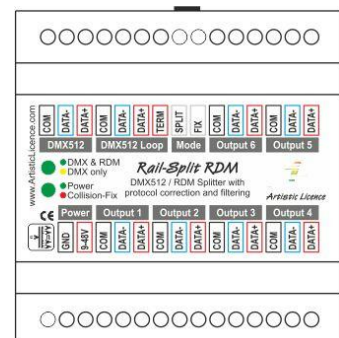

Artistic Licence

Rail-Split RDM II

Distributed in the UK by Experience Lighting Limited
Unit 12 Space Business Centre, Aylesbury, HP19 8FJ
www.experiencelighting.co.uk