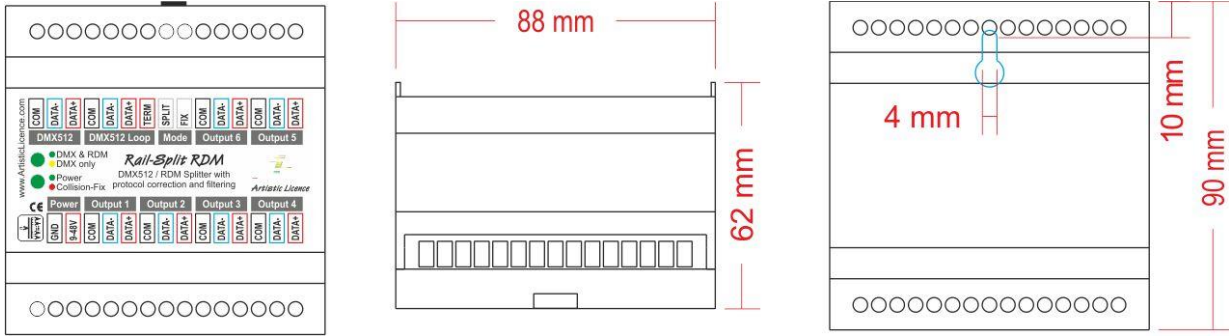

Rail-Split RDM II

Category

A) DMX Splitters & Wireless DMX

Description

Serial nos. 4900 upwards.

6 port DMX512 splitter/fixer, housed in a DIN Rail Enclosure, with support for RDM.

Mechanical

- Housing: DIN Rail Case
- Material: Lexan Plastic - UL94-V0 rated
- Overall Dimensions: 88mm / 5M (W) x 90mm (H) x 62mm (D)
- Mass: 0.2kg
- Mounting: 35mm DIN Rail or Surface Mount
- Country of Manufacture: United Kingdom

LED Indication

- Power / DMX / RDM

Control / Data connections

- Control: 6 Port DMX / RDM Splitter & Fixer
- Input Protocols: DMX512, DMX512(1990), DMX512-A, RDM V1.0 (E1.20 - 2006 ESTA Standard)
- Output Protocols: Same as input
- Input connector: (1) 3-pin screw terminal
- Loop-through connector: (1) 3-pin screw terminal
- Output Connector: (6) 3-pin screw terminal

Package Contents

- Rail-Split RDM II
- User Guide

Ordering Info

Product Code: Rail-Split RDM II

Accessories (not included): PSU-9-1.5-FER

Mounting Drawing

Application Drawing

www.ArtisticLicence.com