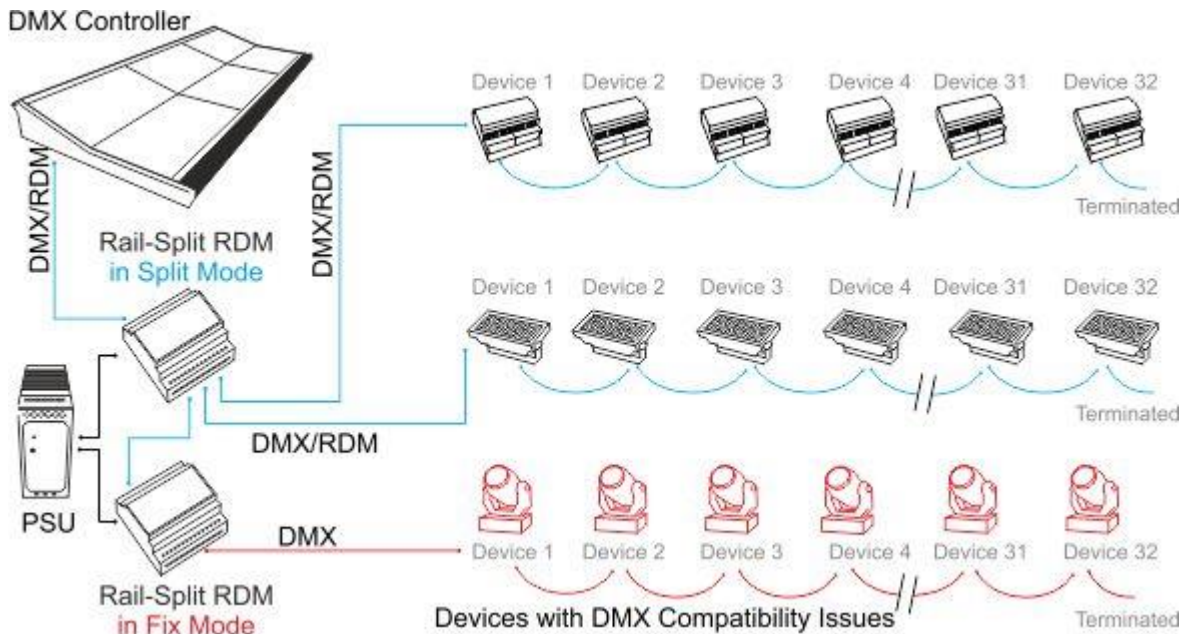

LED Indication

- Power / DMX / RDM

Control / Data connections

- Control: 6 Port DMX / RDM Splitter & Fixer
- Input Protocols: DMX512, DMX512(1990), DMX512-A, RDM V1.0 (E1.20 - 2006 ESTA Standard)
- Output Protocols: Same as input
- Input connector: (1) 3-pin screw terminal
- Loop-through connector: (1) 3-pin screw terminal
- Output Connector: (6) 3-pin screw terminal

DMX512 Input/Outputs

- Input & Loop mode: Optically isolated
- Input & Loop isolation: 1 kV
- Input & Loop ESD protection: 15 kV
- Output mode: PSU referenced
- Output ESD protection: 15 kV
- Electrocution protection: Input, Loop and all outputs protected against continuous connection to 425 VAC (self-healing)

Package Contents

- Rail-Split RDM II
- User Guide

Ordering Info

Product Code: Rail-Split RDM II

Accessories (not included): PSU-9-1.5-FER

Mounting Drawing

Application Drawing

www.ArtisticLicence.com