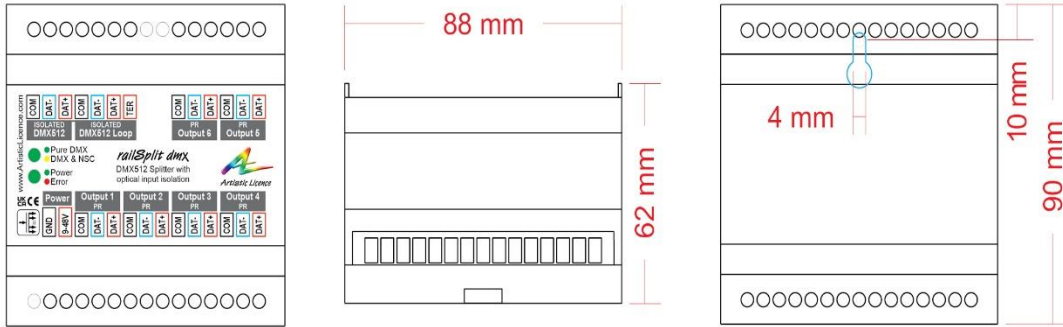

railSplit DMX

Category

A) DMX Splitters

Description

6 port DMX512 splitter, housed in a DIN Rail Enclosure.

Mechanical

- Housing: DIN Rail Case
- Material: Lexan Plastic - UL94-V0 rated
- Overall Dimensions: 88mm / 5M (W) x 90mm (H) x 62mm (D)
- Mass: 0.2kg
- Mounting: 35mm DIN Rail or Surface Mount
- Country of Manufacture: United Kingdom

LED Indication

- DMX activity / RDM / Power / Error

Control / Data connections

- Control: 6 Port DMX Splitter
- Input Protocols: DMX512, DMX512(1990), DMX512-A
- Output Protocols: Same as input
- Input connector: (1) 3-pin screw terminal
- Loop-through connector: (1) 3-pin screw terminal
- Output Connector: (6) 3-pin screw terminal

DMX512 Input/Outputs

- Input & Loop mode: Optically isolated
- Input & Loop isolation: 1 kV
- Input & Loop ESD protection: 12 kV
- Output mode: ground referenced
- Output ESD protection: 10 kV
- Output voltage protection +/- 10 V

Package Contents

- railSplit DMX

Ordering Info

Product Code: railSplit DMX

Accessories (not included): PSU-24-0.75-FER

© Artistic Licence Engineering Ltd.

Mounting Drawing

Application Drawing