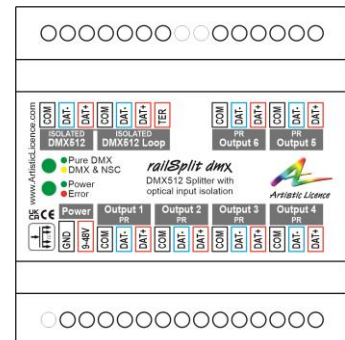

Artistic Licence

railSplit DMX

Distributed in the UK by Experience Lighting Limited
Unit 12 Space Business Centre, Aylesbury, HP19 8FJ
www.experiencelighting.co.uk