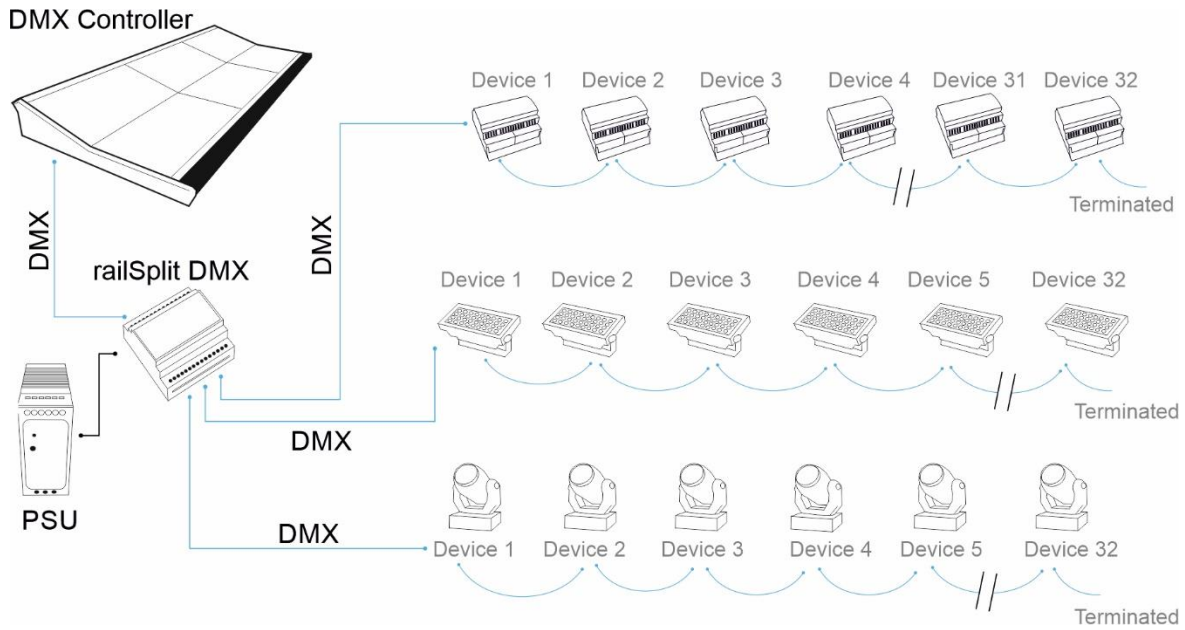

LED Indication

- DMX activity / RDM / Power / Error

Control / Data connections

- Control: 6 Port DMX Splitter
- Input Protocols: DMX512, DMX512(1990), DMX512-A
- Output Protocols: Same as input
- Input connector: (1) 3-pin screw terminal
- Loop-through connector: (1) 3-pin screw terminal
- Output Connector: (6) 3-pin screw terminal

DMX512 Input/Outputs

- Input & Loop mode: Optically isolated
- Input & Loop isolation: 1 kV
- Input & Loop ESD protection: 12 kV
- Output mode: ground referenced
- Output ESD protection: 10 kV
- Output voltage protection +/- 10 V

Package Contents

- railSplit DMX

Ordering Info

Product Code: railSplit DMX

Accessories (not included): PSU-24-0.75-FER

© Artistic Licence Engineering Ltd.

Mounting Drawing

Application Drawing